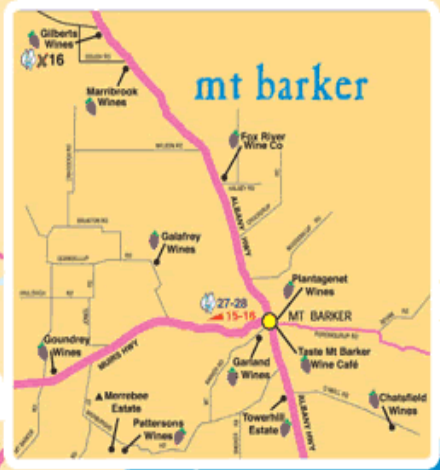

# Map Symbols

-  Wineries
-  Restaurants
-  Fresh from the farm gate
-  Local grocers, stores & markets

Original map courtesy of DOLA...  
A Street Smart Map is the essential travelling companion  
when touring the Great Southern Wine Region.