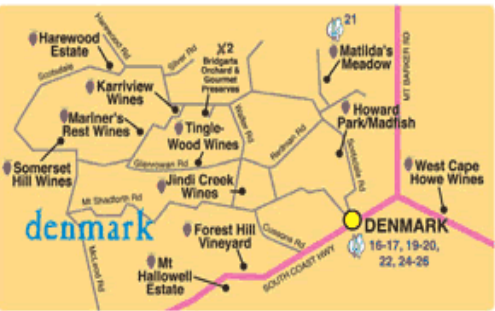

# Map Symbols

-  Wineries
-  Restaurants
-  Fresh from the farm gate
-  Local grocers, stores & markets

Original map courtesy of DOLA...  
A Street Smart Map is the essential travelling companion  
when touring the Great Southern Wine Region.